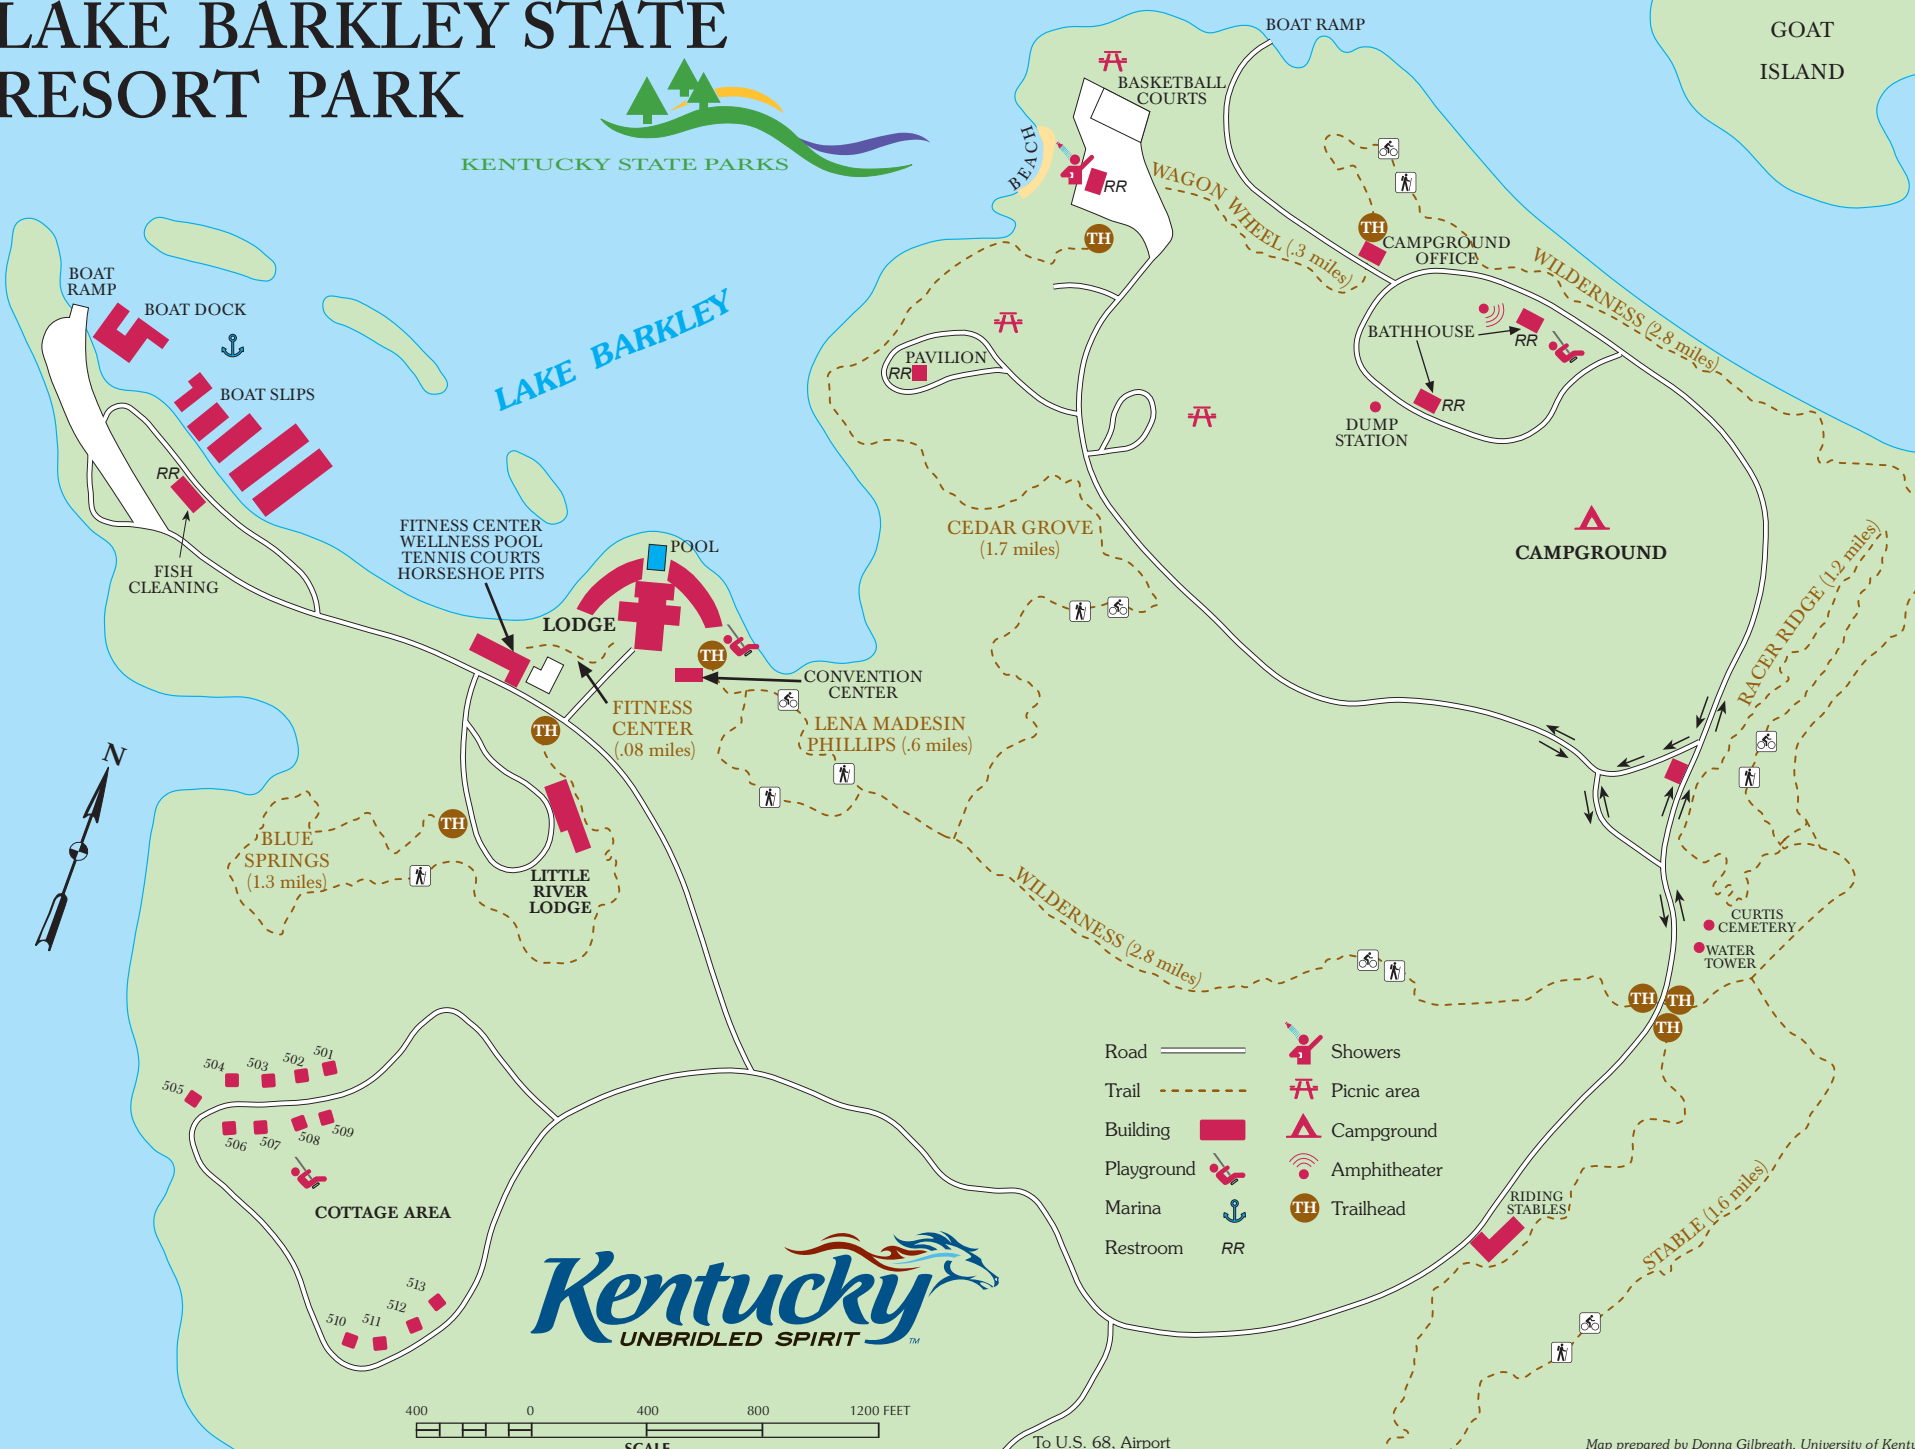

# LAKE BARKLEY STATE RESORT PARK

KENTUCKY STATE PARKS

- Road
- Trail
- Building
- Playground
- Marina
- Restroom
- Showers
- Picnic area
- Campground
- Amphitheater
- Trailhead

To U.S. 68, Airport Golf Course, Trap Range

Map prepared by Donna Gilbreath, University of Kentucky  
Map revised by Alex Thor (DOP)